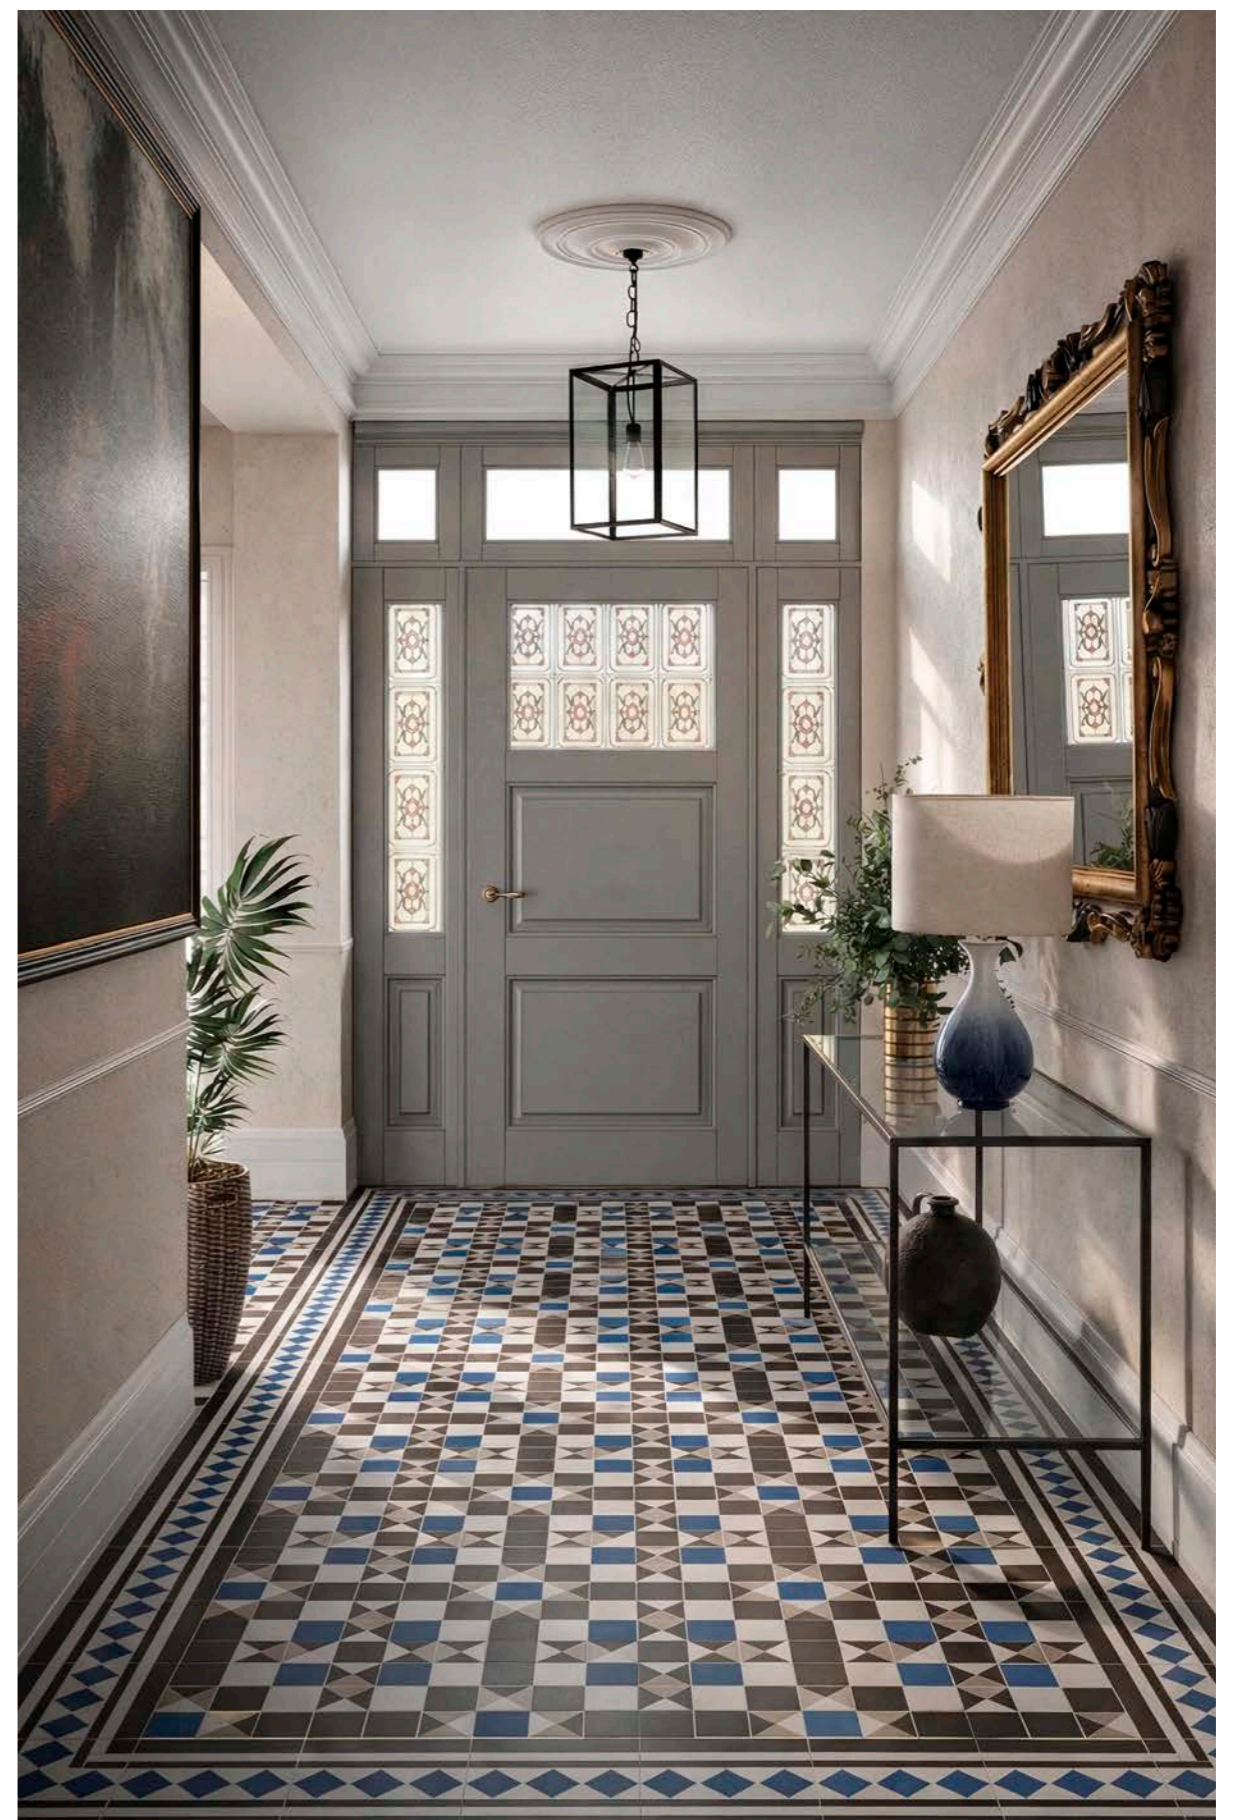

Victorian Windsor Blue 45,2x45,2 cm - 18" x 18" / **Victorian Taco Blue** 22,5x22,5 cm - 9" x 9" / **Victorian Cenefa Blue** 22,5x22,5 cm - 9" x 9"