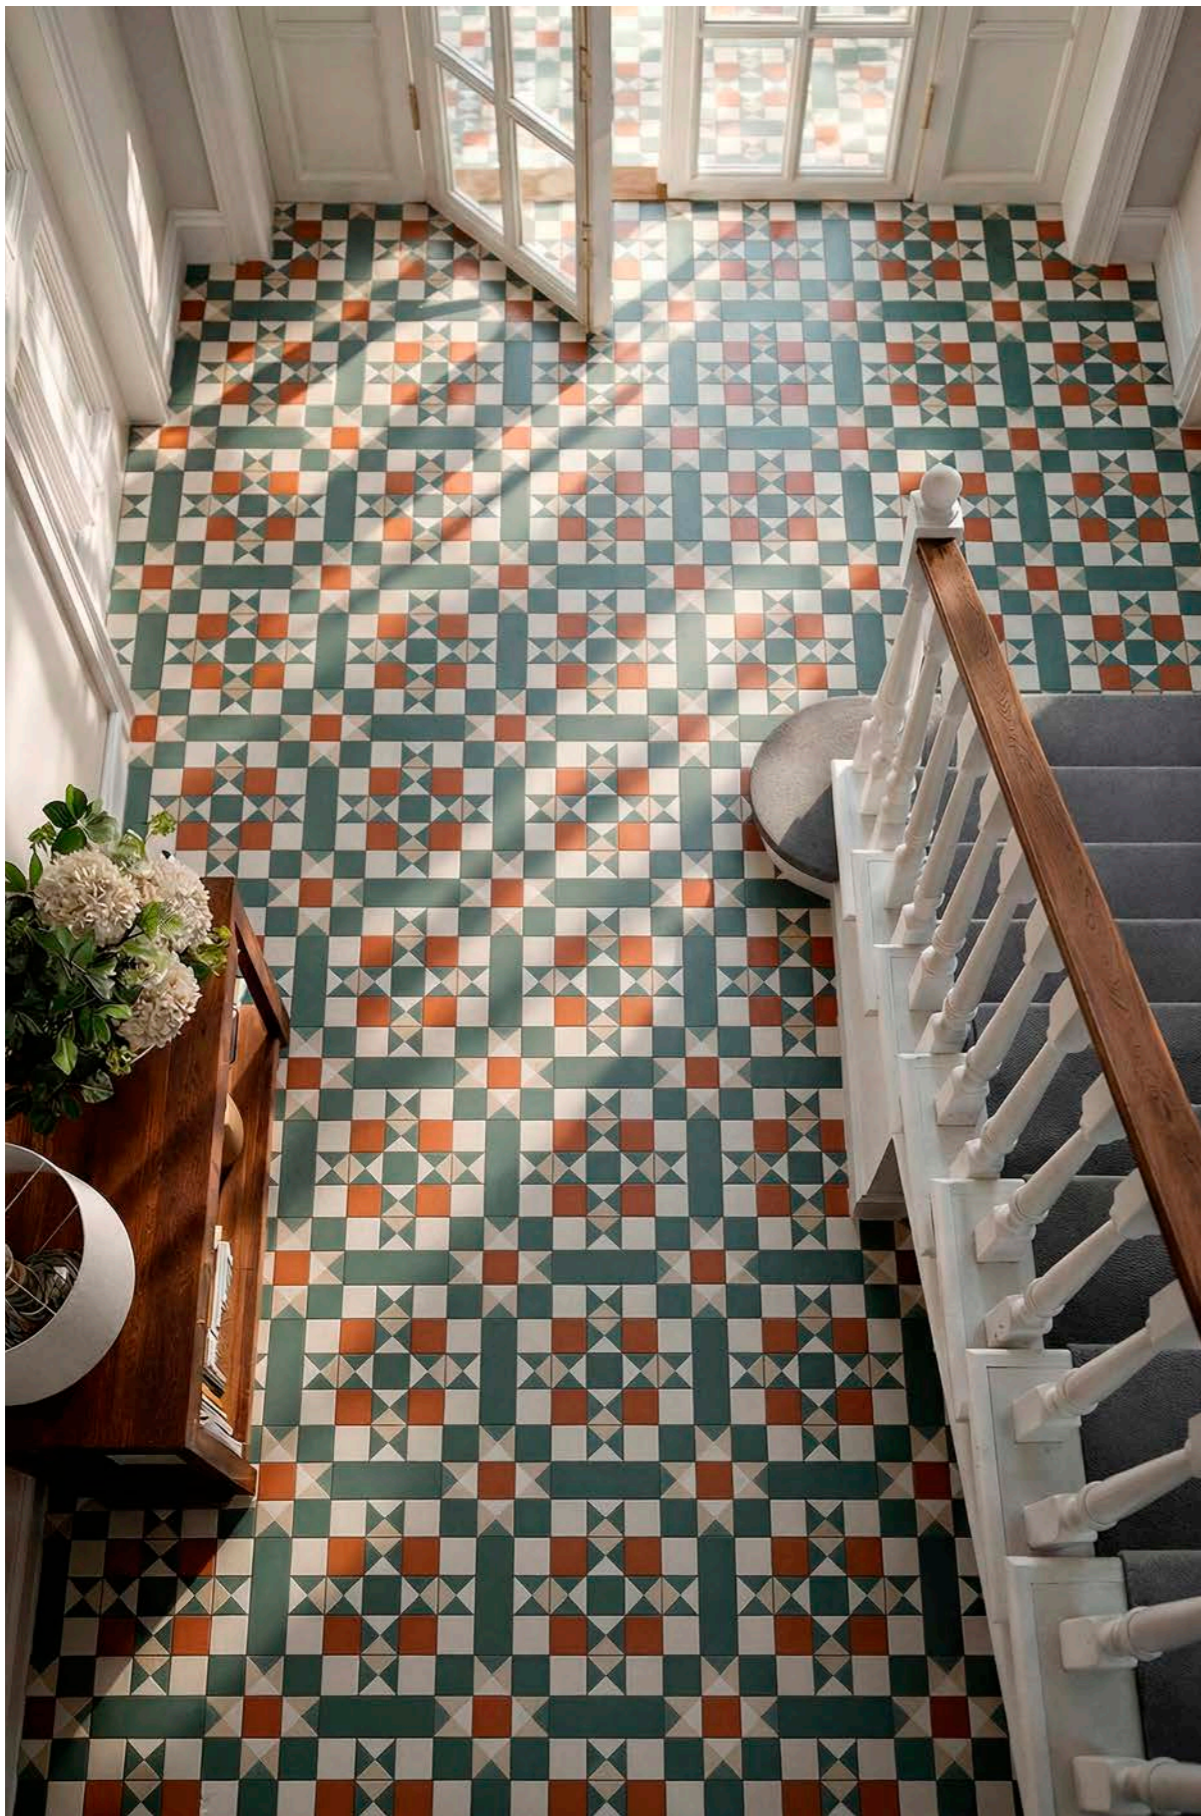

Victorian Windsor Green 45,2x45,2 cm - 18" x 18"