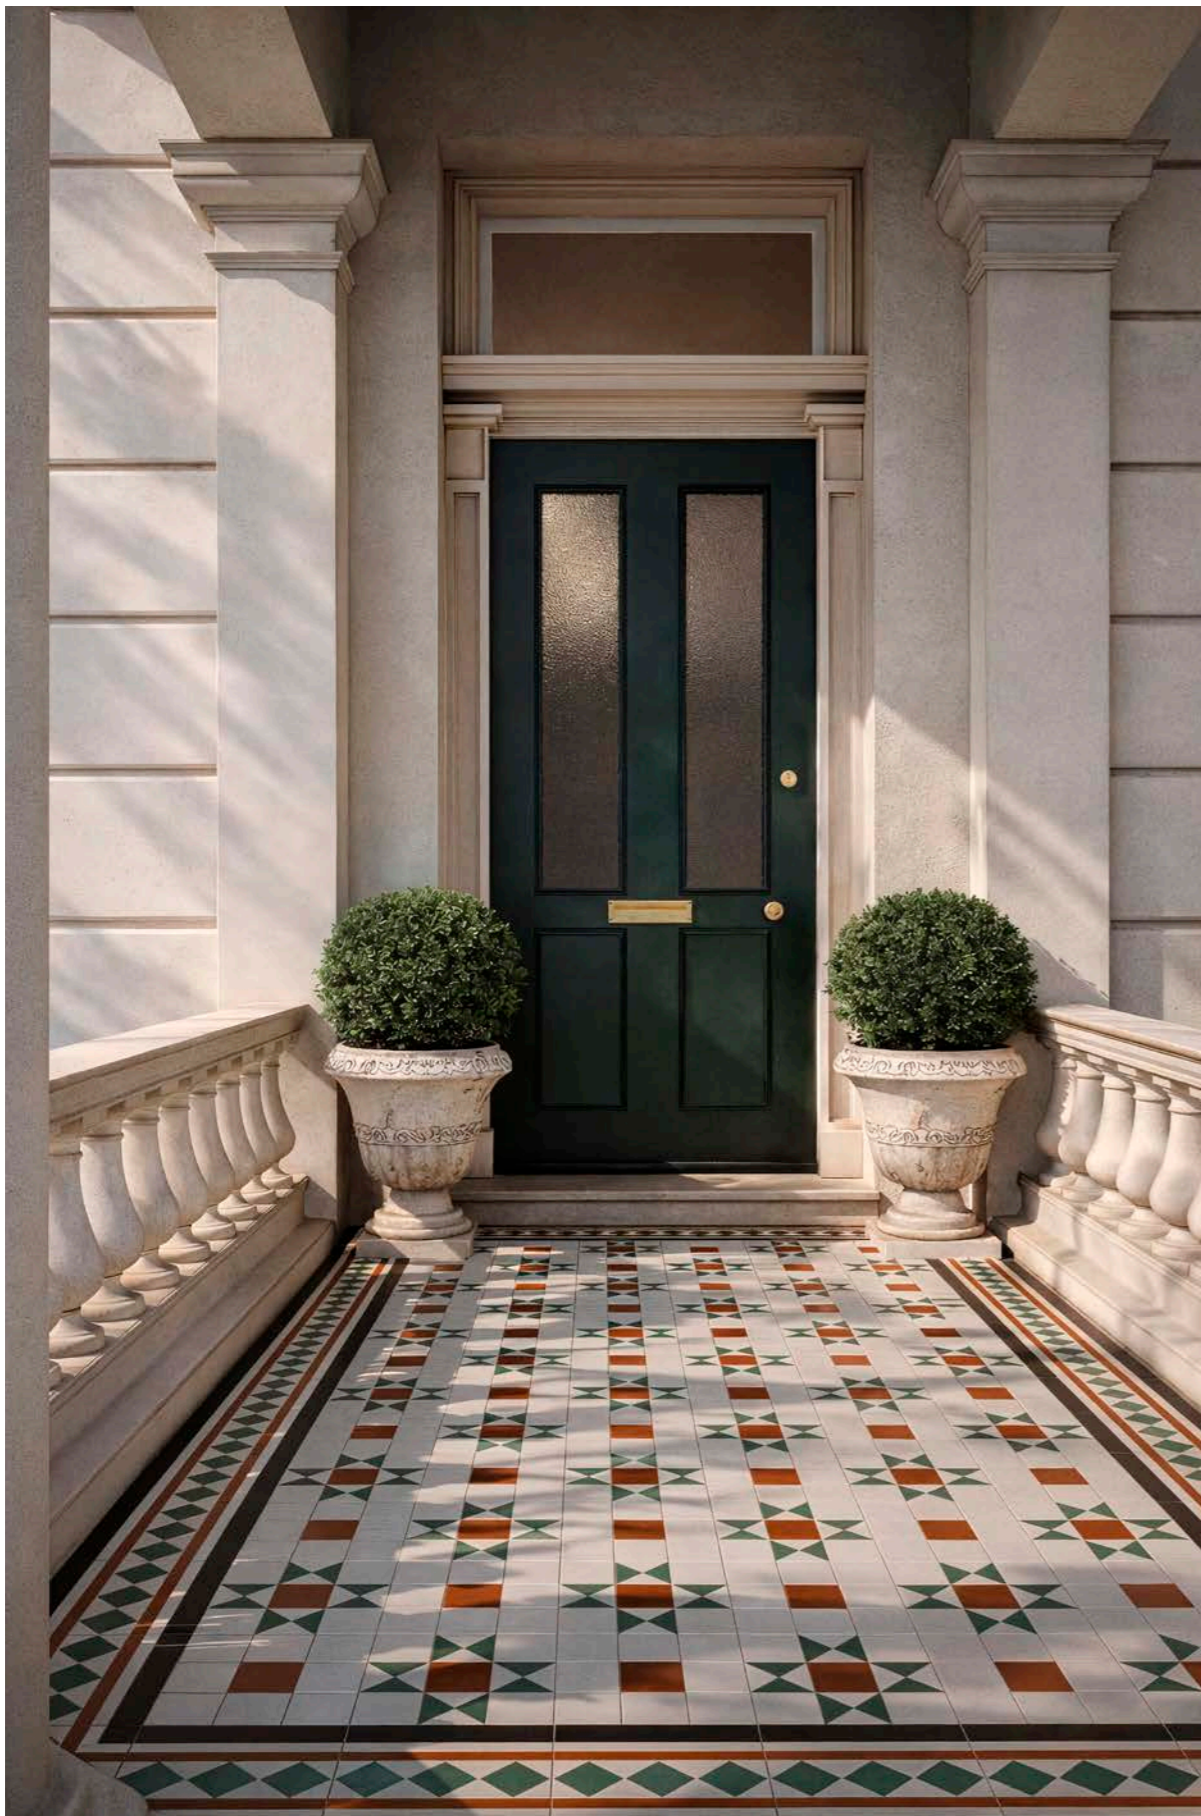

Victorian Queen Terracota 45,2x45,2 cm - 18" x 18" / **Victorian Taco Green** 22,5x22,5 cm - 9" x 9" / **Victorian Cenefa Green** 22,5x22,5 cm - 9" x 9"