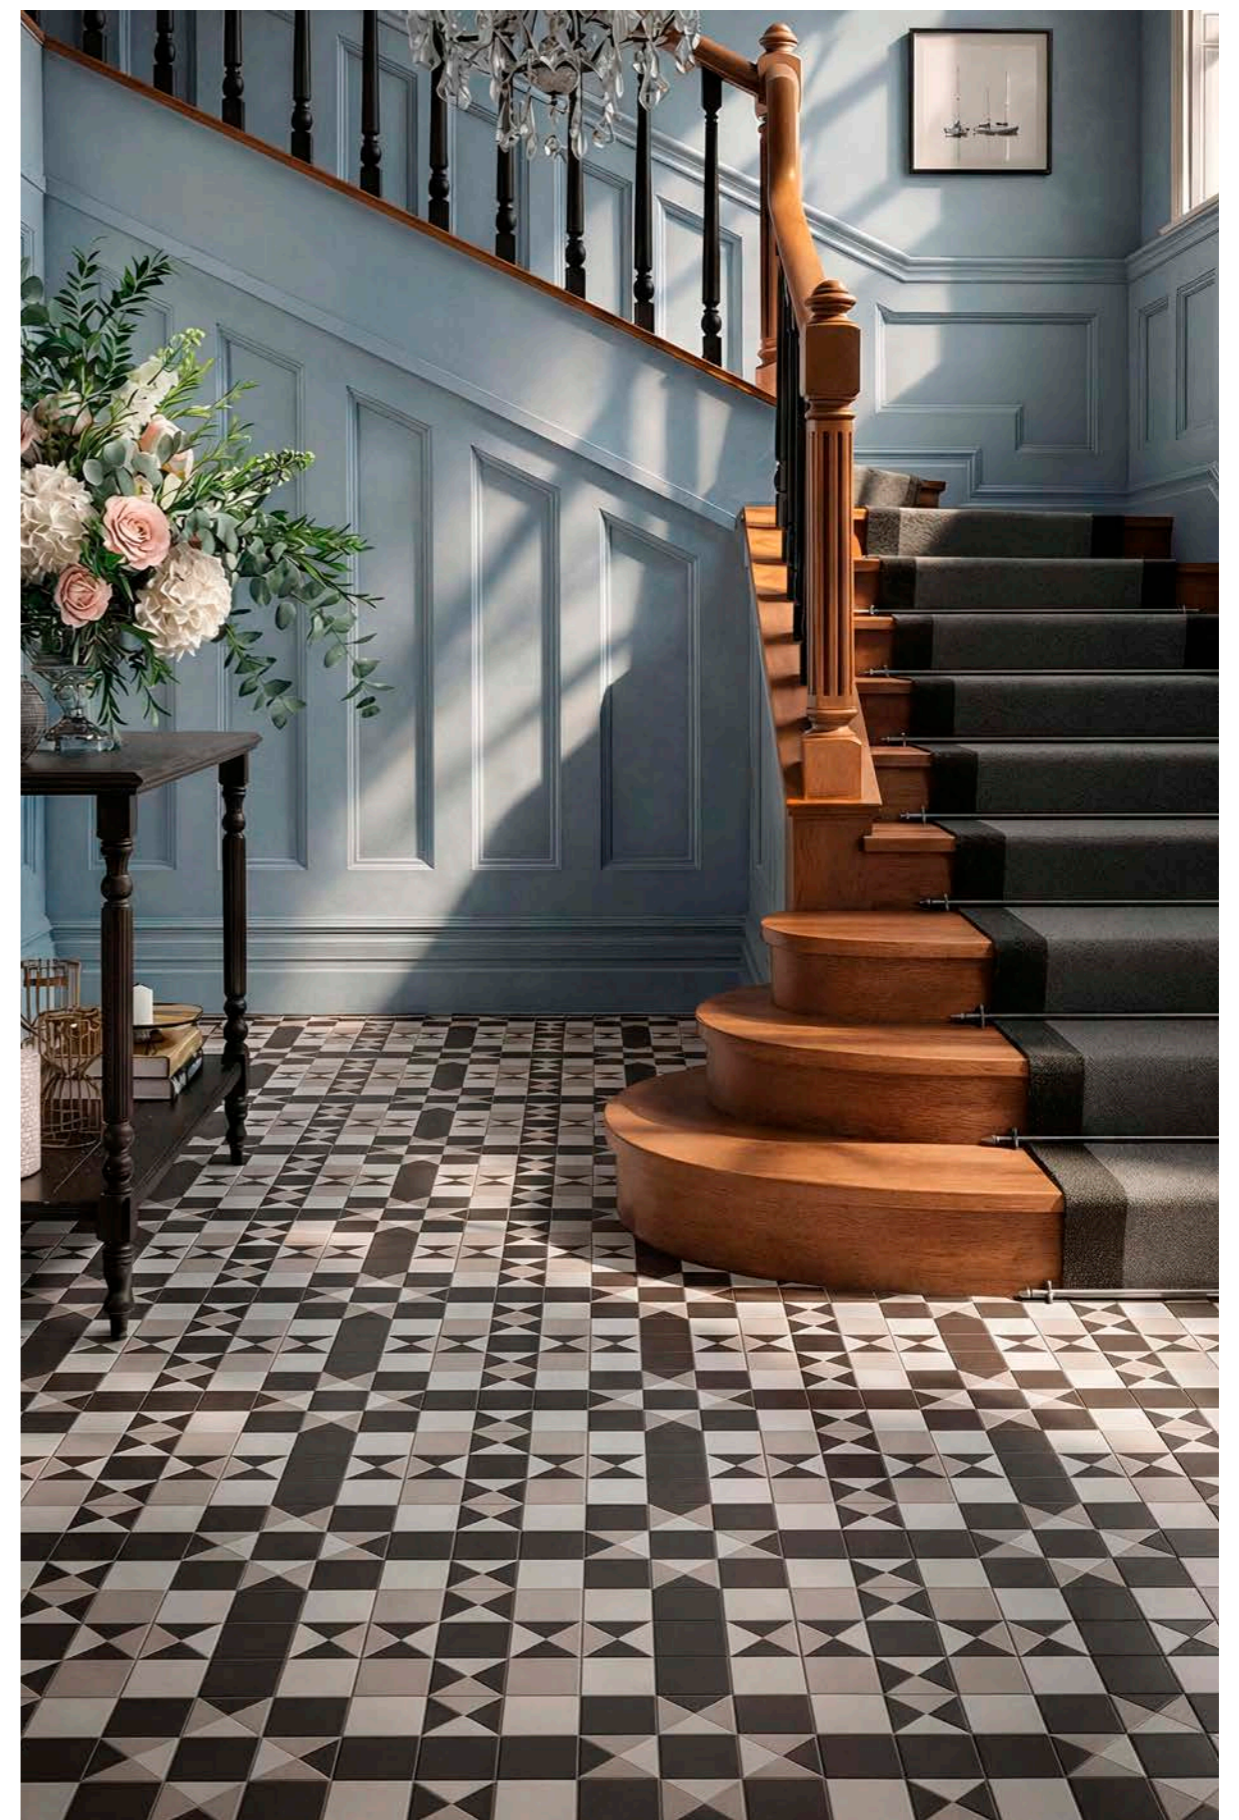

Victorian Windsor Black 45,2x45,2 cm - 18" x 18"